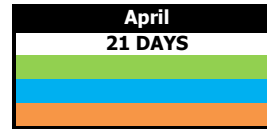

EAST PRAIRIE R-2 SCHOOL DISTRICT 2020-2021 District Calendar

Delayed Start

AUGUST						
S	M	T	W	T	F	S
						1
2	3	4	5	6	7	8
9	10	11	12	13	14	15
16	17	18	19	20	21	22
23	24	25	26	27	28	29
30	31					

SEPTEMBER						
S	M	T	W	T	F	S
		1	2	3	4	5
6	7	8	9	10	11	12
13	14	15	16	17	18	19
20	21	22	23	24	25	26
27	28	29	30			

OCTOBER						
S	M	T	W	T	F	S
				1	2	3
4	5	6	7	8	9	10
11	12	13	14	15	16	17
18	19	20	21	22	23	24
25	26	27	28	29	30	31

NOVEMBER						
S	M	T	W	T	F	S
1	2	3	4	5	6	7
8	9	10	11	12	13	14
15	16	17	18	19	20	21
22	23	24	25	26	27	28
29	30					

DECEMBER						
S	M	T	W	T	F	S
		1	2	3	4	5
6	7	8	9	10	11	12
13	14	15	16	17	18	19
20	21	22	23	24	25	26
27	28	29	30	31		

JANUARY						
S	M	T	W	T	F	S
				1	2	
3	4	5	6	7	8	9
10	11	12	13	14	15	16
17	18	19	20	21	22	23
24	25	26	27	28	29	30
31						

FEBRUARY						
S	M	T	W	T	F	S
	1	2	3	4	5	6
7	8	9	10	11	12	13
14	15	16	17	18	19	20
21	22	23	24	25	26	27
28						

MARCH						
S	M	T	W	T	F	S
	1	2	3	4	5	6
7	8	9	10	11	12	13
14	15	16	17	18	19	20
21	22	23	24	25	26	27
28	29	30	31			

APRIL						
S	M	T	W	T	F	S
				1	2	3
4	5	6	7	8	9	10
11	12	13	14	15	16	17
18	19	20	21	22	23	24
25	26	27	28	29	30	

MAY						
S	M	T	W	T	F	S
						1
2	3	4	5	6	7	8
9	10	11	12	13	14	15
16	17	18	19	20	21	22
23	24	25	26	27	28	29
30	31					

Classes in Session

No School

Teacher Workdays

Holidays

Graduation

End of Quarter

Weather Days

First and Last Days

Make-Up Days

166 DAYS

AUGUST- 20-31 TEACHER WORKDAYS	JANUARY- 1-3 NO SCHOOL - CHRISTMAS BREAK 4 SCHOOL RESUMES 18 NO SCHOOL - MLK, JR DAY
SEPTEMBER- 1-4 TEACHER WORKDAYS 8 FIRST DAY OF SCHOOL	FEBRUARY- 5 HALF DAY - P/T CONF 1-3PM 15 NO SCHOOL - PRESIDENTS DAY
OCTOBER- 9 NO SCHOOL -P/T CONF 8AM-NOON 12 NO SCHOOL - COLUMBUS DAY 28 1ST QUARTER ENDS - 35 DAYS	MARCH- 12 3RD QUARTER ENDS - 48 DAYS 15-19 NO SCHOOL - SPRING BREAK
NOVEMBER- 25-27 NO SCHOOL - THANKSGIVING BREAK	APRIL- 2 NO SCHOOL - GOOD FRIDAY
DECEMBER- 18 HALF DAY - CHRISTMAS BREAK BEGINS 18 2ND QUARTER ENDS - 34 DAYS 21-31 NO SCHOOL - CHRISTMAS BREAK	MAY- 21 GRADUATION 7PM 28 LAST DAY - HALF DAY 28 END OF 4TH QUARTER - 49 DAYS