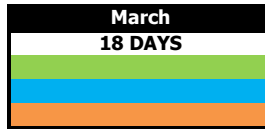

EAST PRAIRIE R-2 SCHOOL DISTRICT 2020-2021 District Calendar

Delayed Start

AUGUST						
S	M	T	W	T	F	S
						1
2	3	4	5	6	7	8
9	10	11	12	13	14	15
16	17	18	19	20	21	22
23	24	25	26	27	28	29
30	31					

SEPTEMBER						
S	M	T	W	T	F	S
		1	2	3	4	5
6	7	8	9	10	11	12
13	14	15	16	17	18	19
20	21	22	23	24	25	26
27	28	29	30			

OCTOBER						
S	M	T	W	T	F	S
				1	2	3
4	5	6	7	8	9	10
11	12	13	14	15	16	17
18	19	20	21	22	23	24
25	26	27	28	29	30	31

NOVEMBER						
S	M	T	W	T	F	S
1	2	3	4	5	6	7
8	9	10	11	12	13	14
15	16	17	18	19	20	21
22	23	24	25	26	27	28
29	30					

DECEMBER						
S	M	T	W	T	F	S
		1	2	3	4	5
6	7	8	9	10	11	12
13	14	15	16	17	18	19
20	21	22	23	24	25	26
27	28	29	30	31		

JANUARY						
S	M	T	W	T	F	S
				1	2	
3	4	5	6	7	8	9
10	11	12	13	14	15	16
17	18	19	20	21	22	23
24	25	26	27	28	29	30
31						

FEBRUARY						
S	M	T	W	T	F	S
	1	2	3	4	5	6
7	8	9	10	11	12	13
14	15	16	17	18	19	20
21	22	23	24	25	26	27
28						

MARCH						
S	M	T	W	T	F	S
	1	2	3	4	5	6
7	8	9	10	11	12	13
14	15	16	17	18	19	20
21	22	23	24	25	26	27
28	29	30	31			

APRIL						
S	M	T	W	T	F	S
				1	2	3
4	5	6	7	8	9	10
11	12	13	14	15	16	17
18	19	20	21	22	23	24
25	26	27	28	29	30	

MAY						
S	M	T	W	T	F	S
						1
2	3	4	5	6	7	8
9	10	11	12	13	14	15
16	17	18	19	20	21	22
23	24	25	26	27	28	29
30	31					

Classes in Session

No School

Teacher Workdays

Holidays

Graduation

End of Quarter

Weather Days

First and Last Days

Make-Up Days

166 DAYS

AUGUST- 20-31 TEACHER WORKDAYS	JANUARY- 1-3 NO SCHOOL - CHRISTMAS BREAK 4 SCHOOL RESUMES 18 NO SCHOOL - MLK, JR DAY
SEPTEMBER- 1-4 TEACHER WORKDAYS 8 FIRST DAY OF SCHOOL	FEBRUARY- 5 HALF DAY - P/T CONF 1-3PM 15 NO SCHOOL - PRESIDENTS DAY
OCTOBER- 9 NO SCHOOL -P/T CONF 8AM-NOON 12 NO SCHOOL - COLUMBUS DAY 28 1ST QUARTER ENDS - 35 DAYS	MARCH- 12 3RD QUARTER ENDS - 48 DAYS 15-19 NO SCHOOL - SPRING BREAK
NOVEMBER- 25-27 NO SCHOOL - THANKSGIVING BREAK	APRIL- 2 NO SCHOOL - GOOD FRIDAY
DECEMBER- 18 HALF DAY - CHRISTMAS BREAK BEGINS 18 2ND QUARTER ENDS - 34 DAYS 21-31 NO SCHOOL - CHRISTMAS BREAK	MAY- 21 GRADUATION 7PM 28 LAST DAY - HALF DAY 28 END OF 4TH QUARTER - 49 DAYS